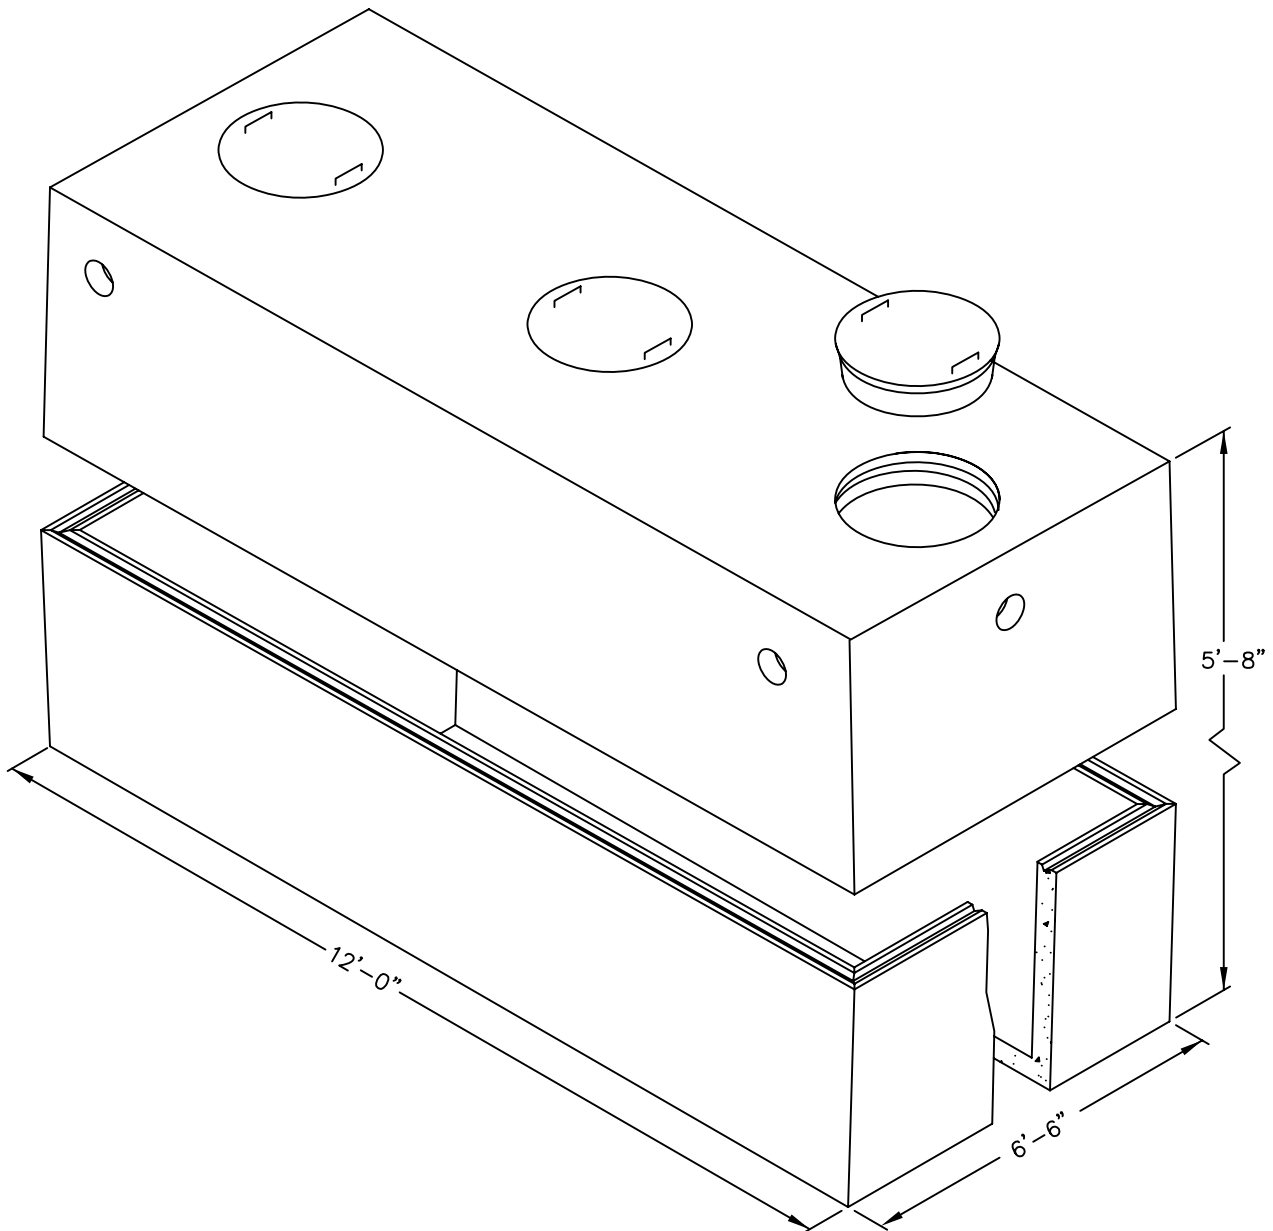

**SHOREY  
PRECAST  
CONCRETE  
PRODUCTS**

**SEPTIC TANK  
2,000 GALLONS  
ST-2000-H-10**

**SHOREY PRECAST CONCRETE PRODUCTS**

351 Whites Path

S. Yarmouth, MA 02664

(800) 439-0965 • (508) 760-1070