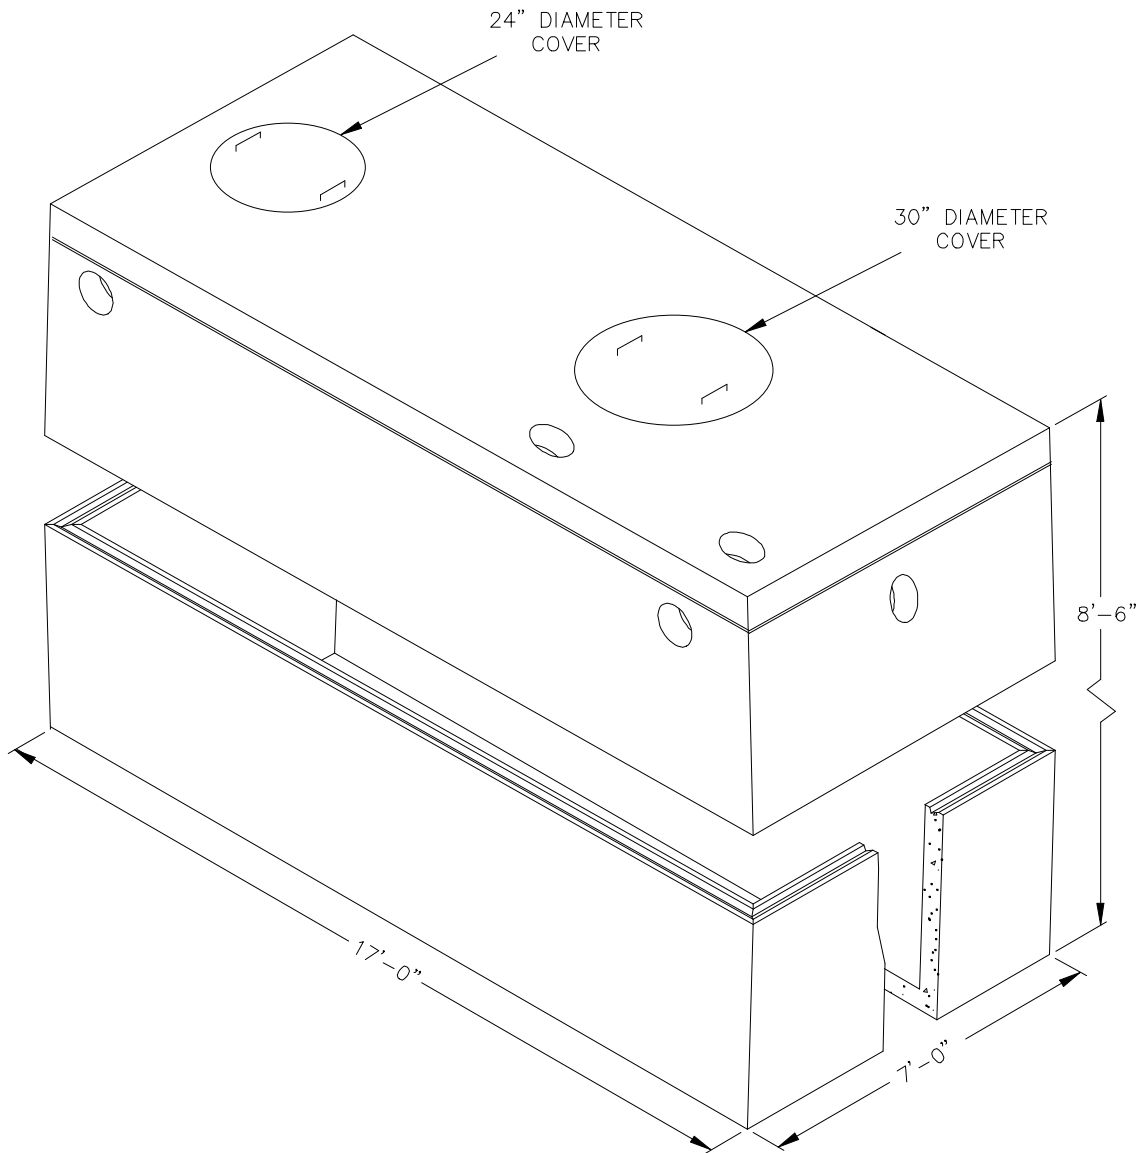

**SHOREY  
PRECAST  
CONCRETE  
PRODUCTS**

**4,500 GALLON (H-20)  
3.0 FAST TANK  
(3 pc Tank)**

**SHOREY PRECAST CONCRETE PRODUCTS**

351 Whites Path

S. Yarmouth, MA 02664

(800) 439-0965 • (508) 760-1070