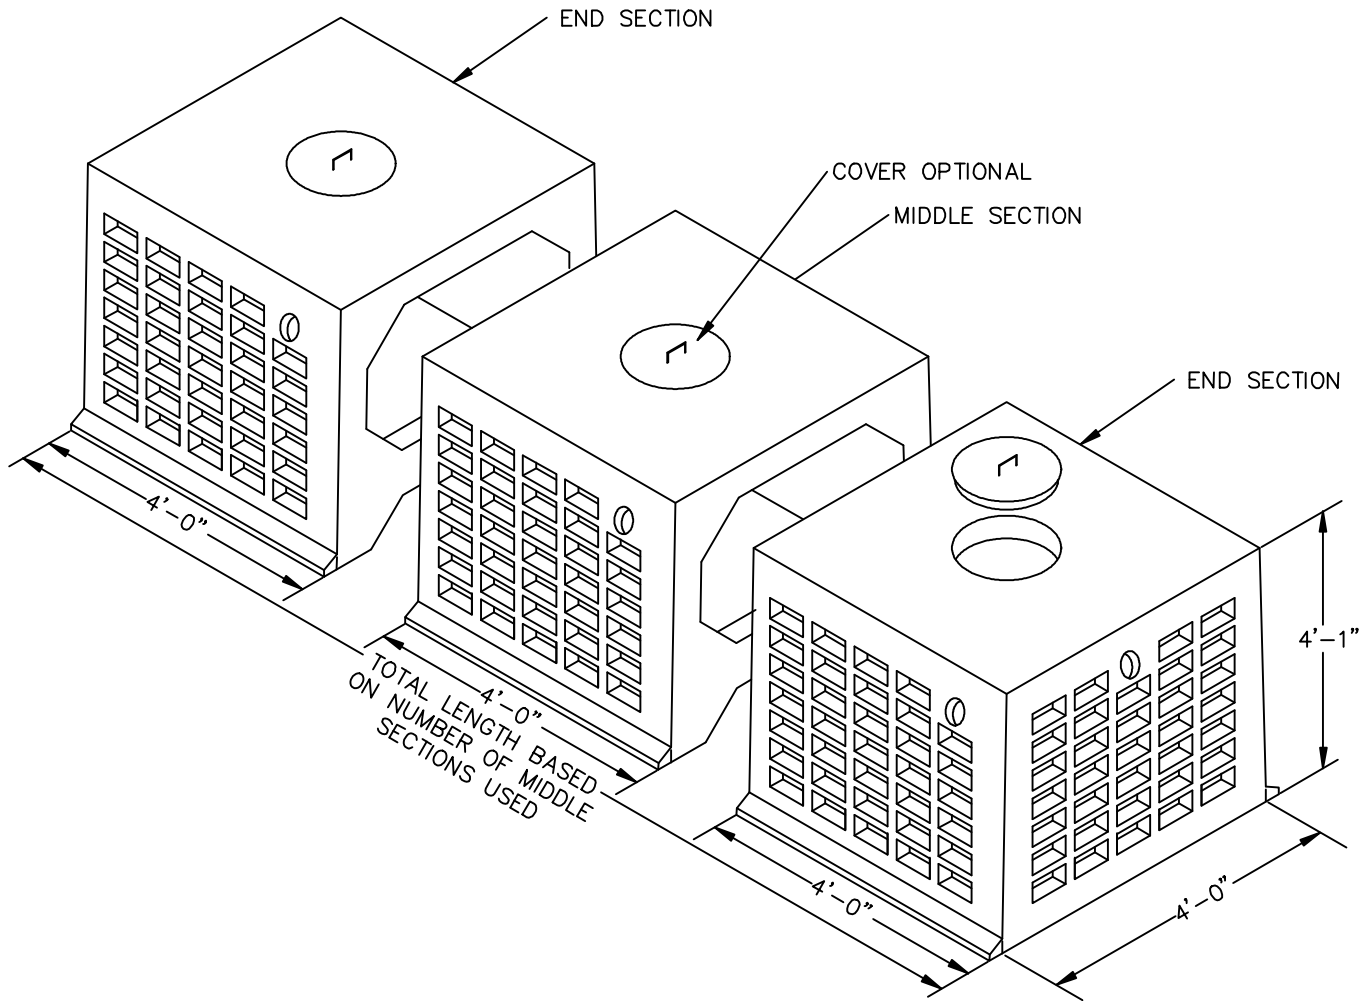

**SHOREY
PRECAST
CONCRETE
PRODUCTS**

LEACHING GALLEY
4' x 4' x 4'
H-20

SHOREY PRECAST CONCRETE PRODUCTS

351 Whites Path

S. Yarmouth, MA 02664

(800) 439-0965 • (508) 760-1070