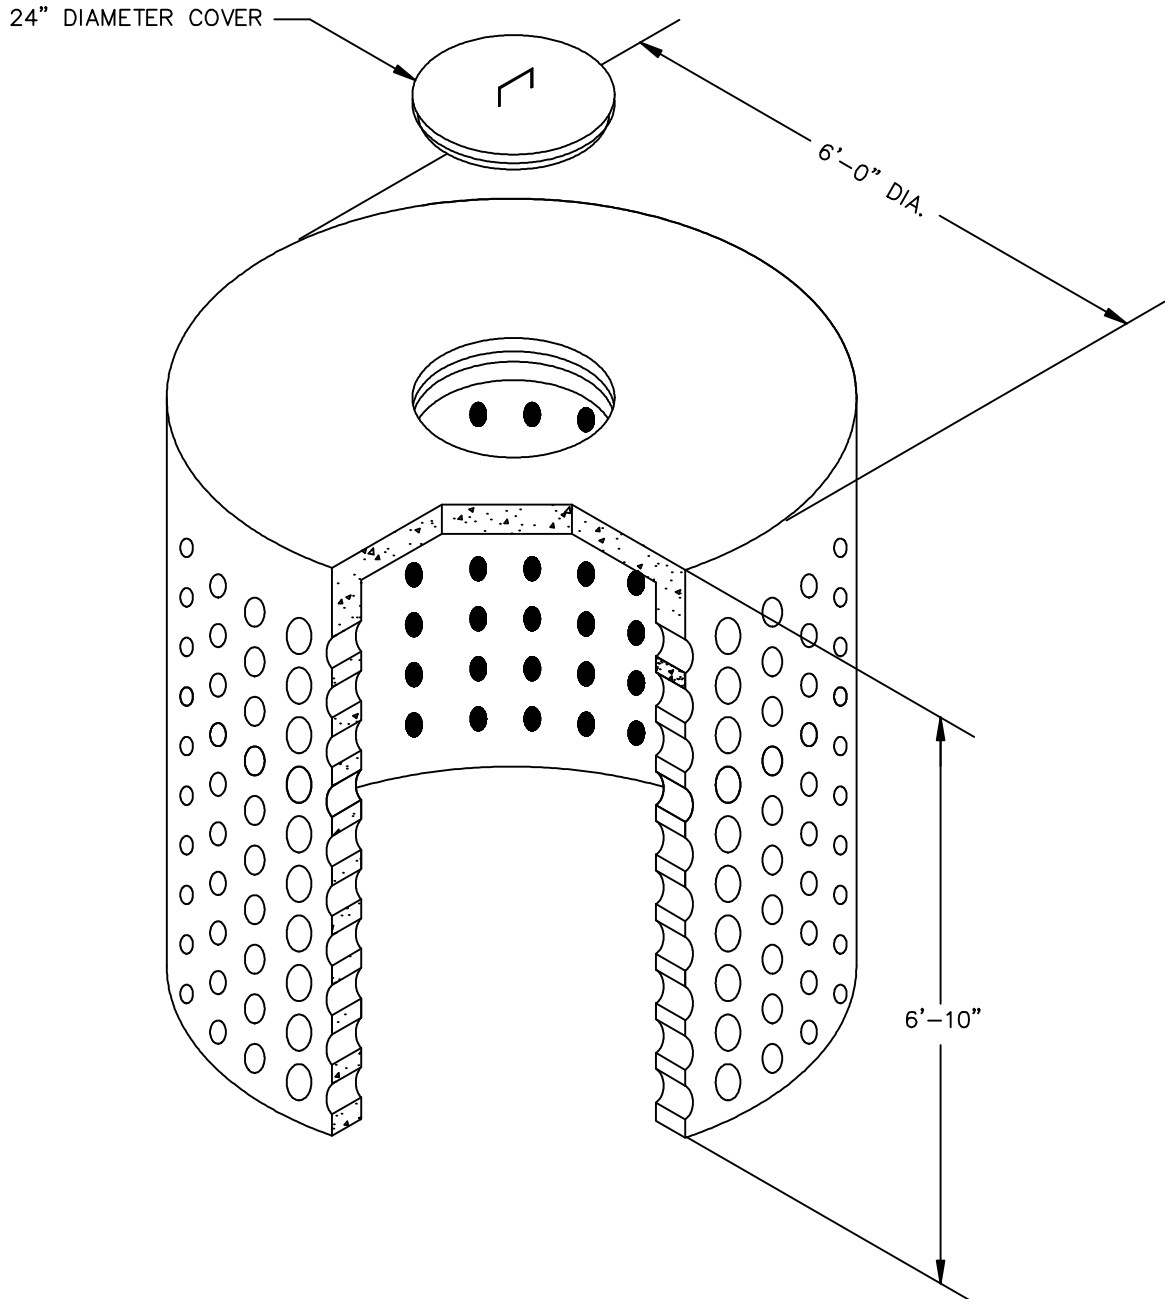

**SHOREY
PRECAST
CONCRETE
PRODUCTS**

**LEACH PIT
1000 GALLON
LP-1000-H-10**

SHOREY PRECAST CONCRETE PRODUCTS

351 Whites Path

S. Yarmouth, MA 02664

(800) 439-0965 • (508) 760-1070