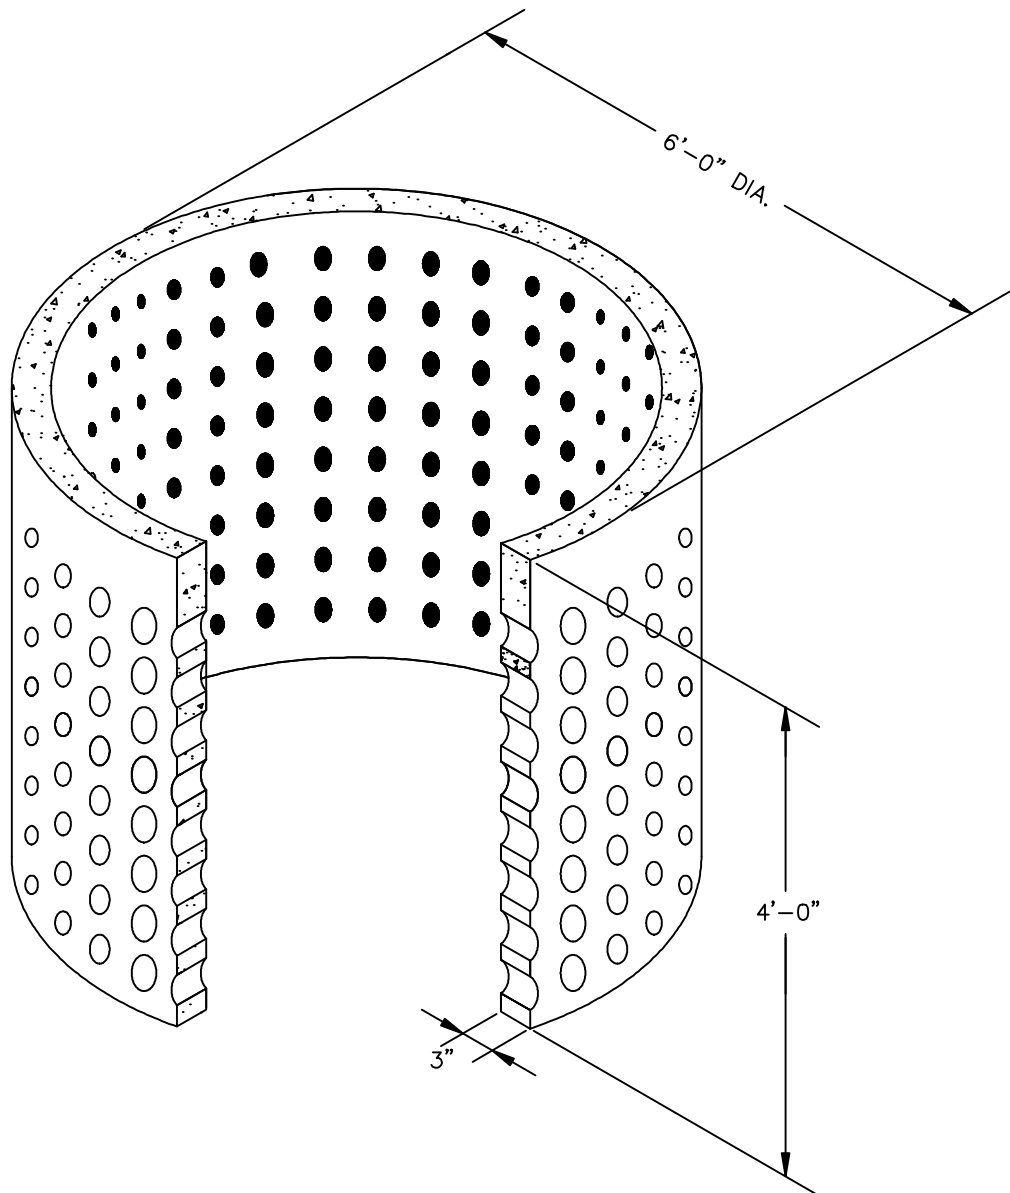

**SHOREY
PRECAST
CONCRETE
PRODUCTS**

**LEACHING SHIM
4' SECTION
LPS-H-10**

SHOREY PRECAST CONCRETE PRODUCTS

351 Whites Path

S. Yarmouth, MA 02664

(800) 439-0965 • (508) 760-1070