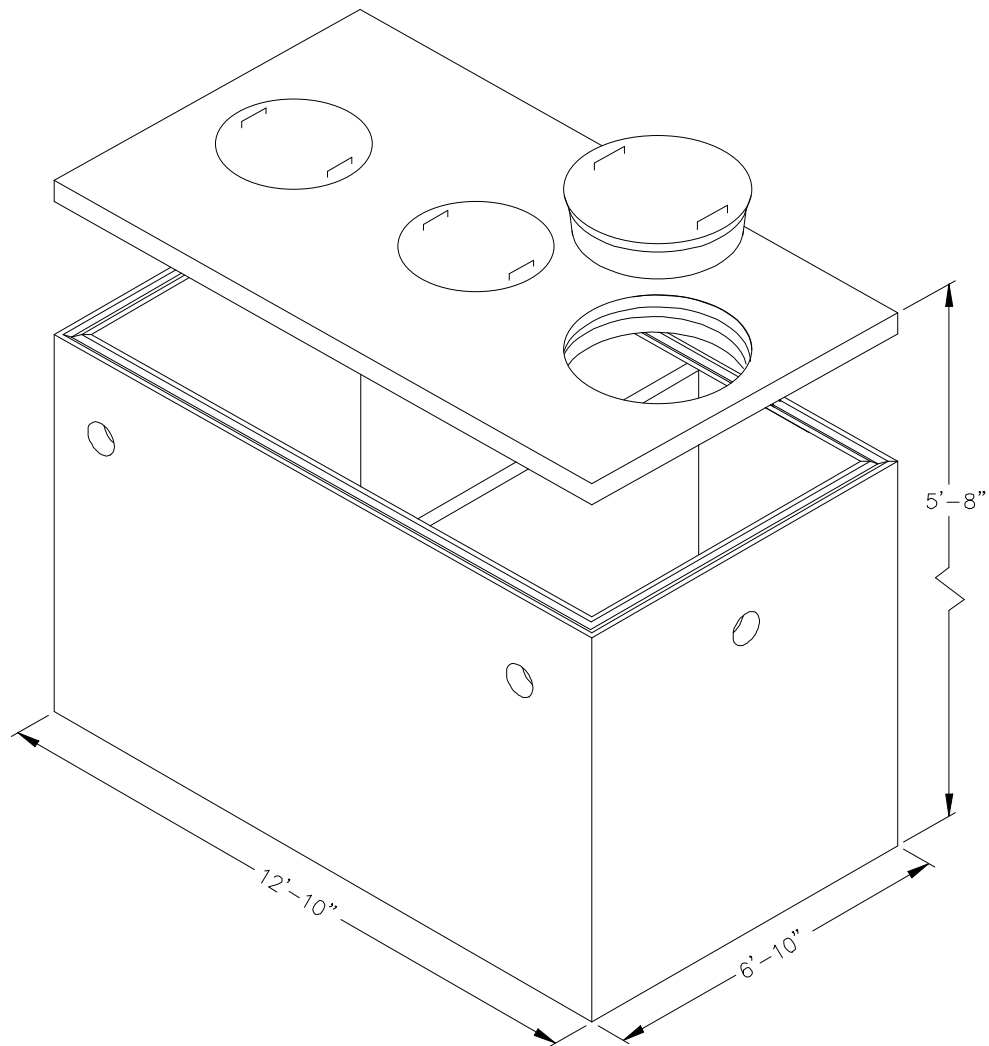

**SHOREY
PRECAST
CONCRETE
PRODUCTS**

**2,000 GALLON (H-10)
2 Compartment MONO TANK
1500 Gallon / 500 Gallon**

SHOREY PRECAST CONCRETE PRODUCTS

351 Whites Path

S. Yarmouth, MA 02664

(800) 439-0965 • (508) 760-1070