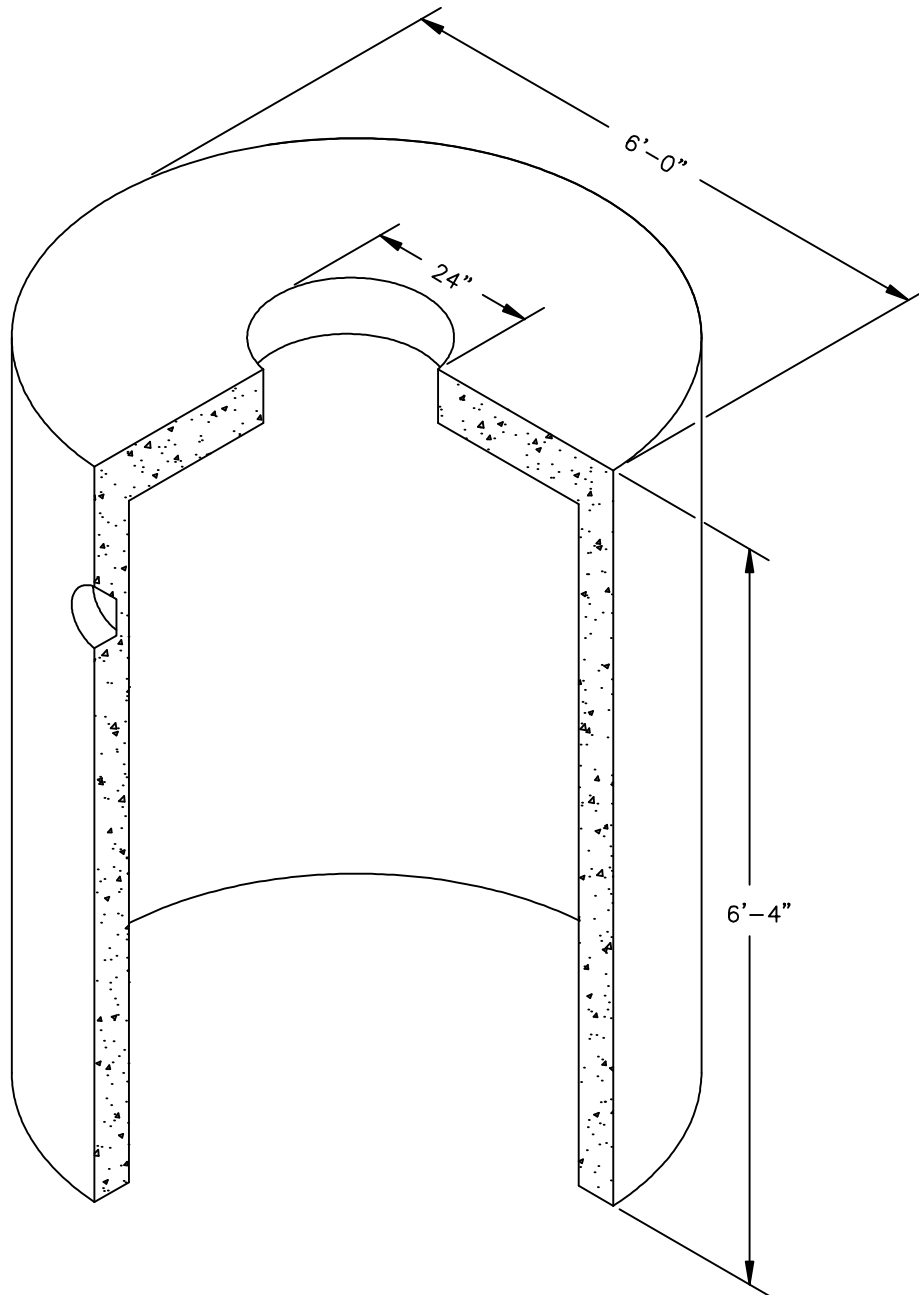

**SHOREY
PRECAST
CONCRETE
PRODUCTS**

**SOLID CATCH BASIN
1,000 GALLON
SCB-1000 H-20**

SHOREY PRECAST CONCRETE PRODUCTS

351 Whites Path

S. Yarmouth, MA 02664

(800) 439-0965 • (508) 760-1070